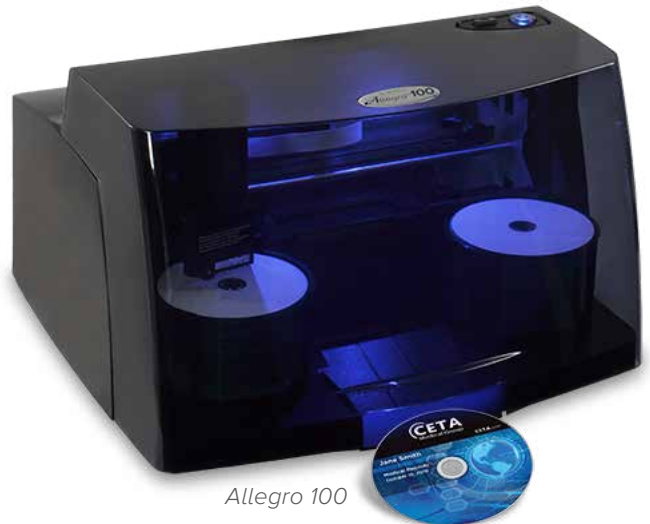

Rimage Software Suite offers the strongest, most fully-featured Application Program Interface (API) on the market. Interconnect with any software program through strong networking capabilities, two-way program-to-program communication, and a full API feature set. Existing Rimage software integrations can get started with an Allegro system right away.

Features

- 20 (Allegro 20) or 100 (Allegro 100) disc capacity
- External disc output allowing both bins to be utilized for input (Allegro 100 only)
- One (Allegro 20) or two (Allegro 100) CD/DVD recorders (Blu-ray optional)
- Rimage Software Suite (RSS)
- Color inkjet printing at up to 4800 dpi
- All-in-one ink cartridge for ease of use
- USB 3.0 connectivity for high speed data transfer
- Internal lighting for status communication